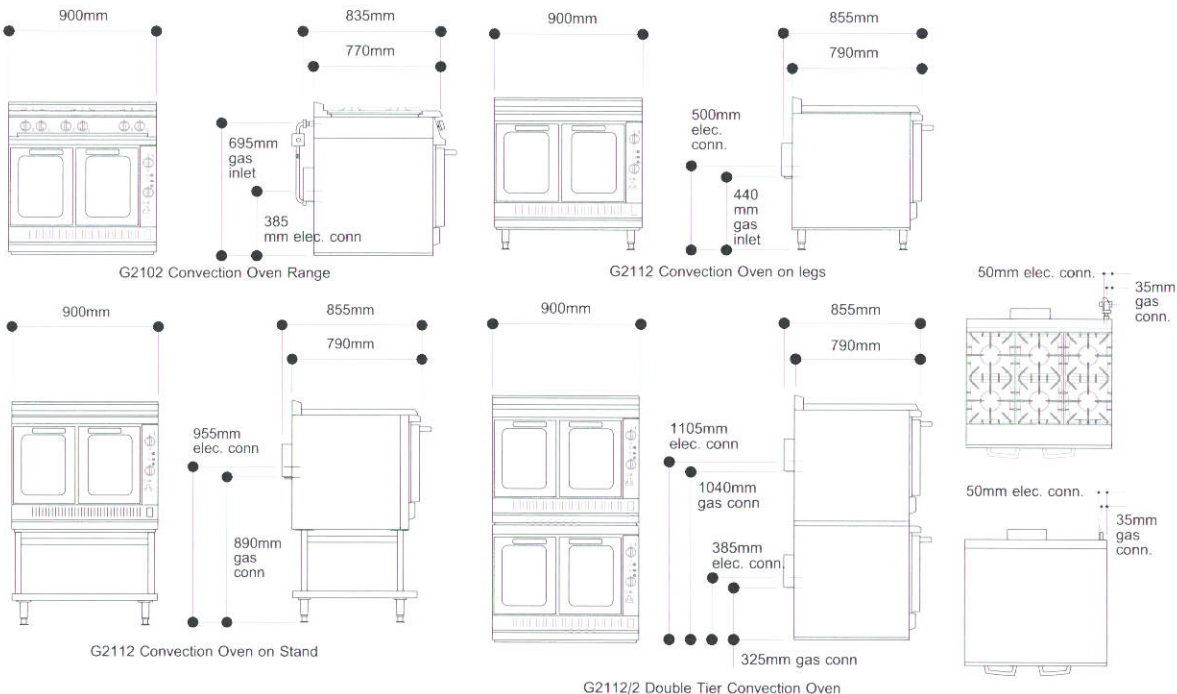

GAS

Falcon Foodservice Equipment

t: 0800 373 821 f: 0800 515 059

e: info@afefalcon.com www.falconfoodservice.com

FOODSERVICE GROUP